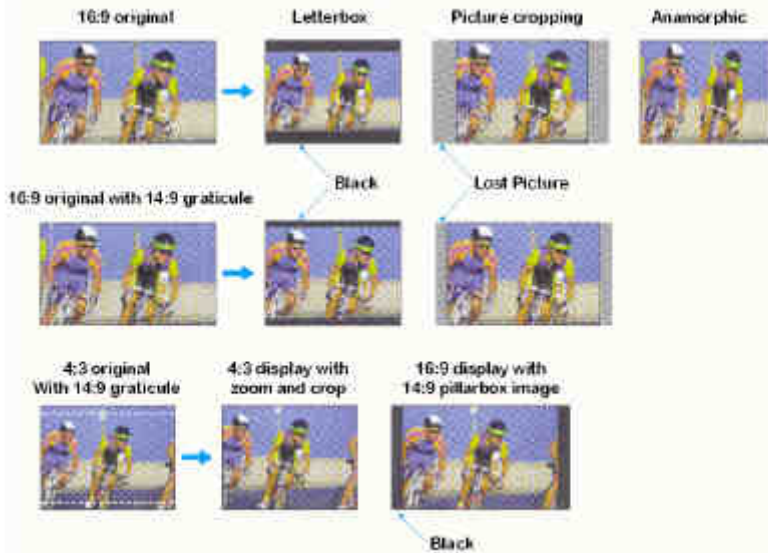

**A
S
P
E
C
T
R
A
T
I
O

C
H
A
N
G
E
S**

4:3 - The aspect ratio we are used to watching. The only picture option that fills the screen where the proportions are correct. A widescreen recording would have been 'panned and scanned' to make it fit the 4:3 picture which results in a loss of picture information on each side.

16:9 Letterbox - A widescreen picture with a black section at the top and bottom of the screen. The picture does not fill the whole screen, but the whole picture is shown and correct proportions are retained.

14:9 - This is a halfway house. The picture looks similar to 16:9 Letterbox but the black sections are not so wide. A small amount of picture information is lost at each side.

16:9 Anamorphic - A widescreen 16:9 recording that has been squashed to fit into a normal 4:3 ratio. The picture fills the whole screen but items are tall and thin; circles look elliptical and people have long heads. Preserves all picture information.

Full letterbox - Fills the screen horizontally with the 16:9 picture width but compresses picture vertically to leave black at the top and bottom of screen.

14:9 letterbox - Almost fills the screen vertically leaving small black bands at the top and bottom, but has one sixteenth of the picture cropped off either side.