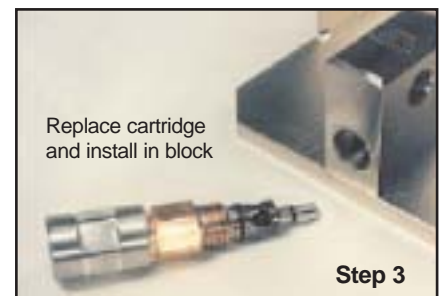

Dump Foot Control Valves 12,000 - 40,000 PSI

Designed for operator comfort & safety.
Features 60 Second cartridge overhaul kit.

Gun Model	Working Pressure max. bar / PSI	Hose Connection
FG 15	1,000 / 15,000	1/2" or M24
FG 20	1,400 / 20,000	1/2" or M24
FG 40	2,750 / 40,000	9/16" HP
FG 12 High Flow	827 / 12,000	3/4" or 1"

Alternative connections are available on request.
Also available as air operated model.

60 Second Cartridge Overhaul

*Guns and Foot Valves use same cartridge overhaul kits.