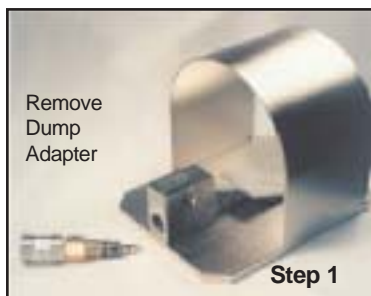

Dump Foot Control Valves 12,000 - 40,000 PSI

Designed for operator comfort & safety.
Features 60 Second cartridge overhaul kit.

Gun Model	Working Pressure max. bar / PSI	Hose Connection
FG 15	1,000 / 15,000	1/2" or M24
FG 20	1,400 / 20,000	1/2" or M24
FG 40	2,750 / 40,000	9/16" HP
FG 12 High Flow	827 / 12,000	3/4" or 1"

Alternative connections are available on request.
Also available as air operated model.

60 Second Cartridge Overhaul

*Guns and Foot Valves use same cartridge overhaul kits.