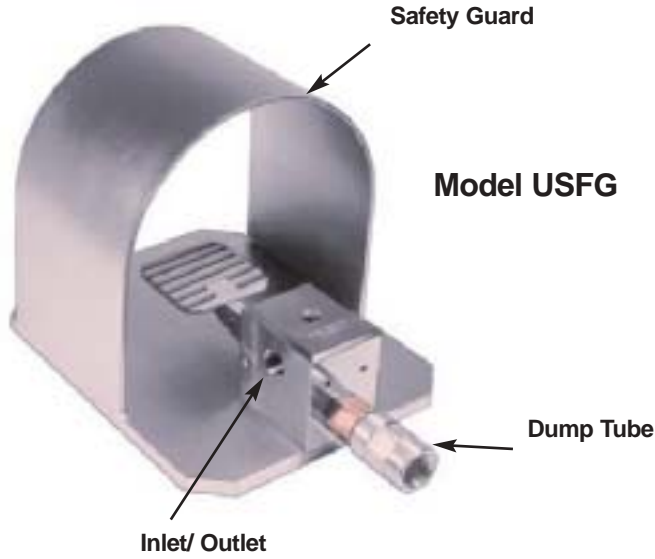

Dump Foot Control Valves 12,000 - 40,000 PSI

Designed for operator comfort & safety.
Features 60 Second cartridge overhaul kit.

Gun Model	Working Pressure max. bar / PSI	Hose Connection
FG 15	1,000 / 15,000	1/2" or M24
FG 20	1,400 / 20,000	1/2" or M24
FG 40	2,750 / 40,000	9/16" HP
FG 12 High Flow	827 / 12,000	3/4" or 1"

Alternative connections are available on request.
Also available as air operated model.

60 Second Cartridge Overhaul

*Guns and Foot Valves use same cartridge overhaul kits.