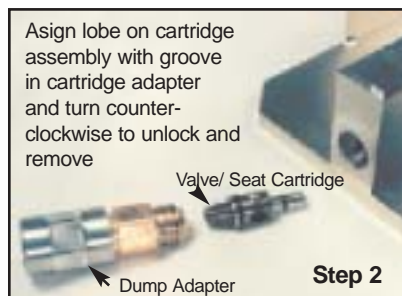

Dump Foot Control Valves 12,000 - 40,000 PSI

Designed for operator comfort & safety.
Features 60 Second cartridge overhaul kit.

Gun Model	Working Pressure max. bar / PSI	Hose Connection
FG 15	1,000 / 15,000	1/2" or M24
FG 20	1,400 / 20,000	1/2" or M24
FG 40	2,750 / 40,000	9/16" HP
FG 12 High Flow	827 / 12,000	3/4" or 1"

Alternative connections are available on request.
Also available as air operated model.

60 Second Cartridge Overhaul

*Guns and Foot Valves use same cartridge overhaul kits.