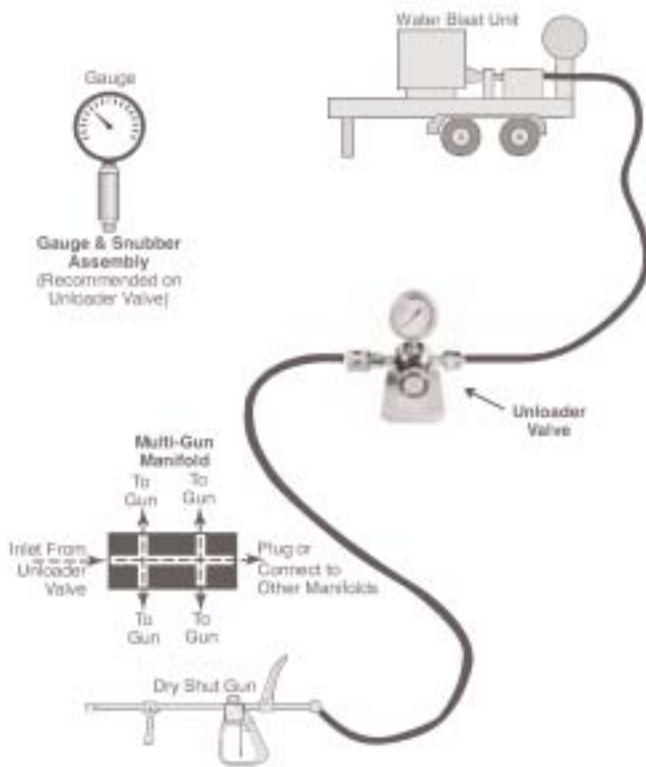

# Unloader Valves for use with Dry Shut Guns

## 15 - 20K Unloader

15K and 20K Models available.

- Unloader Valve lets you run multiple dry shut guns off a single pump.
- Eliminates dump water at the gun.
- 60-second cartridge overhaul.
- Fast and easy set up! Just dial in your pressure!

Showing pressure adjustment valve.

Shows Unloader valve with typical couplers.

## 60 Second Cartridge Overhaul