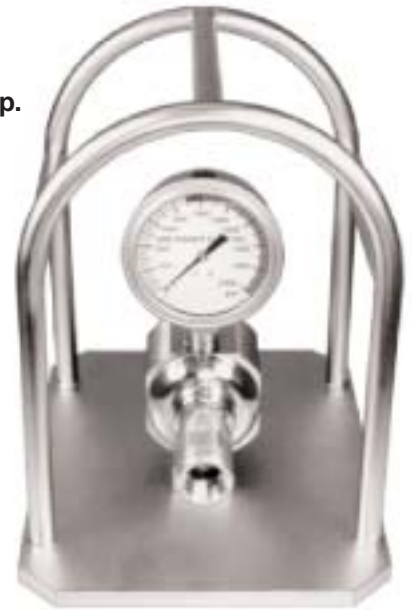

# Unloader Valves for use with Dry Shut Guns

## 15 - 20K Unloader

15K and 20K Models available.

- Unloader Valve lets you run multiple dry shut guns off a single pump.
- Eliminates dump water at the gun.
- 60-second cartridge overhaul.
- Fast and easy set up! Just dial in your pressure!

Showing pressure adjustment valve.

Shows Unloader valve with typical couplers.