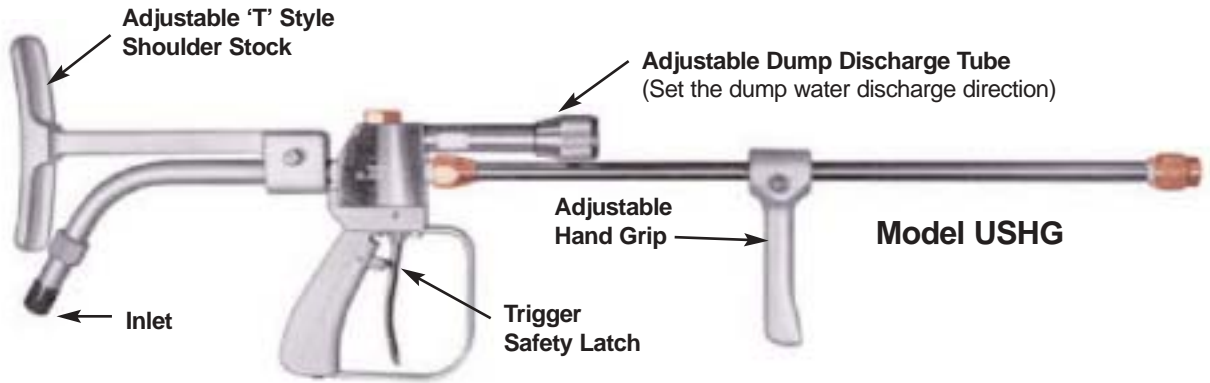

Dump Guns - 15,000 PSI & 20,000 PSI

Designed for operator comfort & safety.
Features 60 Second cartridge overhaul kit.

Gun Model	Working Pressure max. bar / PSI	Inlet Connection	Nozzle Holder	Standard Lance Length (mm)	Weight kg / lbs
15 K	1,000 / 15,000	1/2" or M24	1/4" or Type 4	1,000 1,200	5.7 / 12.4
20 K	1,400 / 20,000	1/2" or M24	1/4" or Type 4	1,000 1,200	5.2 / 11.5

Alternative inlet connections, nozzle holders and lances available on request.
Also available with low voltage electric switch.

60 Second Cartridge Overhaul

*Guns and Foot Valves use same cartridge overhaul kits.