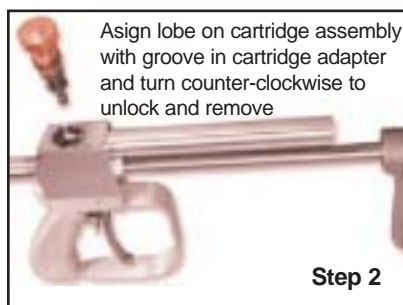

Dump Guns - 15,000 PSI & 20,000 PSI

Designed for operator comfort & safety.
Features 60 Second cartridge overhaul kit.

Gun Model	Working Pressure max. bar / PSI	Inlet Connection	Nozzle Holder	Standard Lance Length (mm)	Weight kg / lbs
15 K	1,000 / 15,000	1/2" or M24	1/4" or Type 4	1,000 1,200	5.7 / 12.4
20 K	1,400 / 20,000	1/2" or M24	1/4" or Type 4	1,000 1,200	5.2 / 11.5

Alternative inlet connections, nozzle holders and lances available on request.
Also available with low voltage electric switch.

60 Second Cartridge Overhaul

*Guns and Foot Valves use same cartridge overhaul kits.