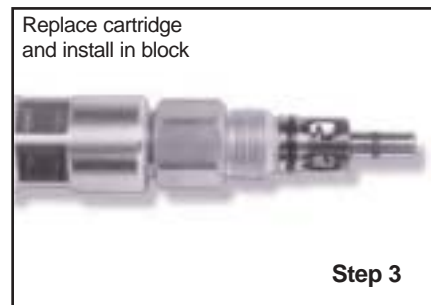

60 Second Cartridge Overhaul

*Guns and Foot Valves use same cartridge overhaul kits.