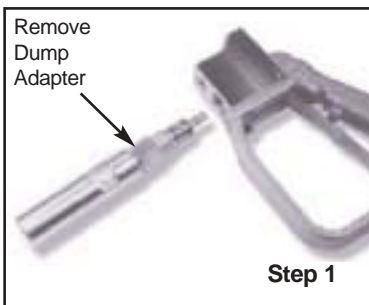

Dump Gun - 40,000 PSI

Gun Model	Working Pressure max. bar / PSI	Inlet Connection	Nozzle Holder	Standard lance length (mm)	Weight kg / lbs
40 K	2,750 / 40,000	9/16" HP	Type 1	1,200	7.24 / 16

Alternative inlet connections, nozzle holders and lances available on request.
 Zero thrust conversion kit available
 Also available with low voltage electric switch.

60 Second Cartridge Overhaul

*Guns and Foot Valves use same cartridge overhaul kits.