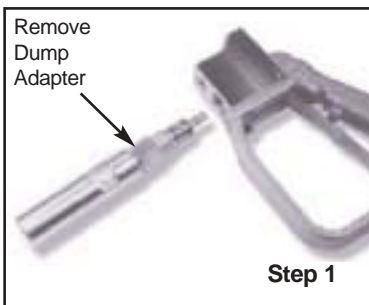

# Dump Gun - 40,000 PSI

Gun Model	Working Pressure max. bar / PSI	Inlet Connection	Nozzle Holder	Standard lance length (mm)	Weight kg / lbs
40 K	2,750 / 40,000	9/16" HP	Type 1	1,200	7.24 / 16

Alternative inlet connections, nozzle holders and lances available on request.  
 Zero thrust conversion kit available  
 Also available with low voltage electric switch.

## 60 Second Cartridge Overhaul

\*Guns and Foot Valves use same cartridge overhaul kits.