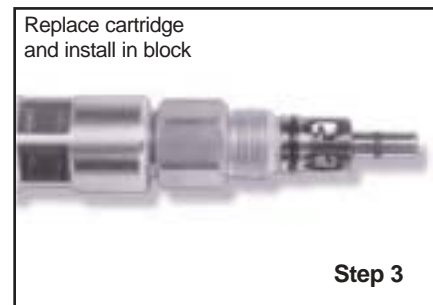

60 Second Cartridge Overhaul

*Guns and Foot Valves use same cartridge overhaul kits.