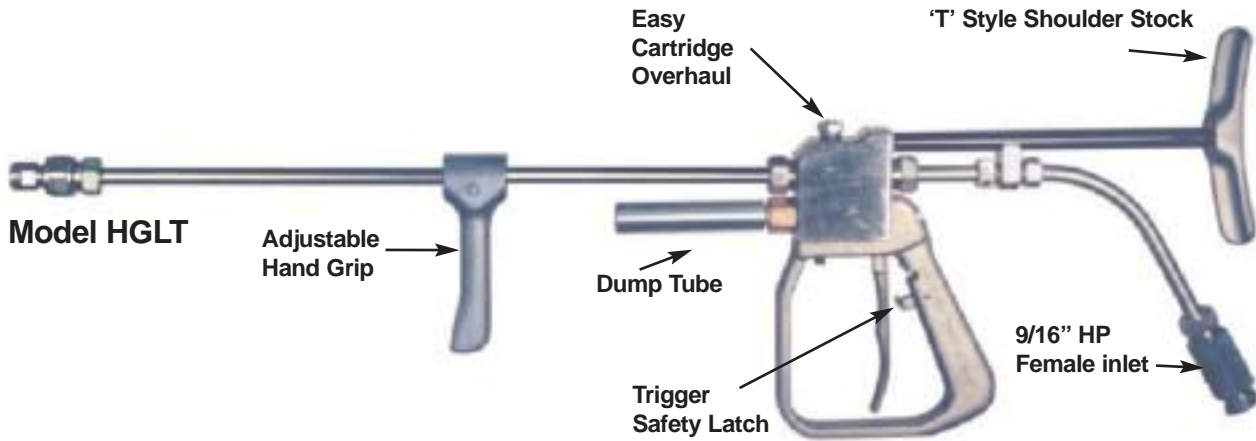

# Dump Gun - 40,000 PSI

Gun Model	Working Pressure max. bar / PSI	Inlet Connection	Nozzle Holder	Standard lance length (mm)	Weight kg / lbs
40 K	2,750 / 40,000	9/16" HP	Type 1	1,200	7.24 / 16

Alternative inlet connections, nozzle holders and lances available on request.  
 Zero thrust conversion kit available  
 Also available with low voltage electric switch.

## 60 Second Cartridge Overhaul

\*Guns and Foot Valves use same cartridge overhaul kits.