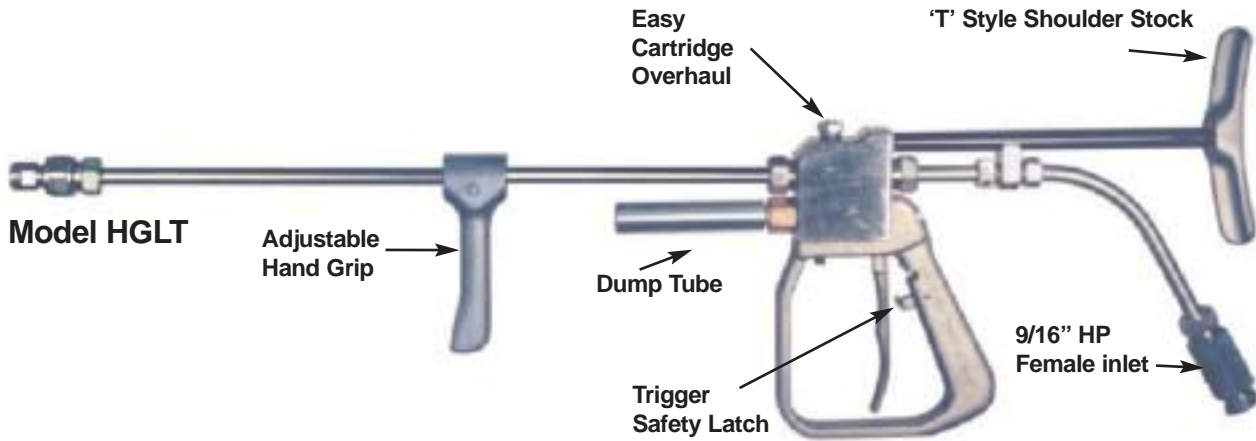

Dump Gun - 40,000 PSI

Gun Model	Working Pressure max. bar / PSI	Inlet Connection	Nozzle Holder	Standard lance length (mm)	Weight kg / lbs
40 K	2,750 / 40,000	9/16" HP	Type 1	1,200	7.24 / 16

Alternative inlet connections, nozzle holders and lances available on request.
 Zero thrust conversion kit available
 Also available with low voltage electric switch.

60 Second Cartridge Overhaul

*Guns and Foot Valves use same cartridge overhaul kits.