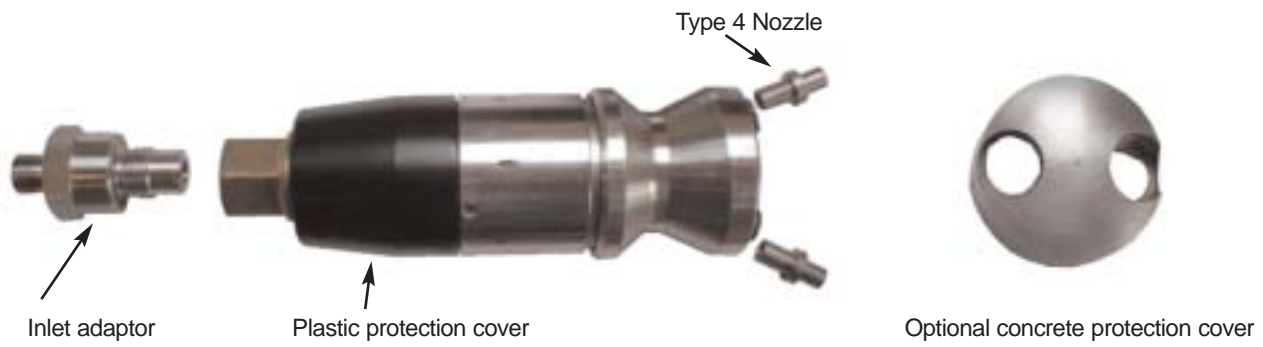

Rotary Gun Nozzle - RD1000

Type RD1000

Rotary Surface Cleaning Nozzle with magnetic brake.

Nozzle Type	L x d (mm)	Connection	Nozzle Type	Weight (kg)	Working Pressure max. bar / PSI
RD 1000	162 x 53	$\frac{3}{8}$ " BSPF	Type 04 x 2	1.2	1,000 / 14,500

Various inlet adaptors available