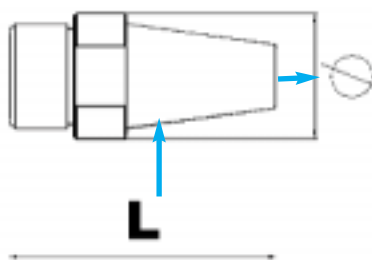

## Long Throw Nozzles - Stainless Steel

Order No.	Designation	Weight (Kg)	Dimensions L x Ø (mm)	Connection	Inserts
1401	W 01	0.10	50x20	1/4"	Drilled
1402	W 02	0.15	50x30	1/2"	Drilled
1403	W 03	0.22	76x35	3/4"	Drilled
1404	W 04	0.45	86x40	1"	Drilled

## Long Throw Nozzles with Ceramic Inserts

Suitable for water-recycling

Order No.	Designation	Weight (Kg)	Dimensions L x Ø (mm)	Connection	Inserts
1407	W 01K	0.10	50x20	1/4"	M6 x 1 Ceramic
1408	W 02K	0.15	50x30	1/2"	M8 x 1 Ceramic
1409	W 03K	0.22	76x35	3/4"	M10 x 1 Ceramic
1410	W 04K	0.45	86x40	1"	M10 x 1 Ceramic