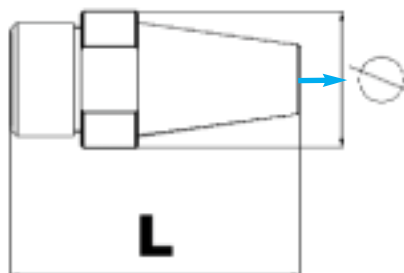

## Long Throw Nozzles - Stainless Steel

Order No.	Designation	Weight (Kg)	Dimensions L x Ø (mm)	Connection	Inserts
1401	W 01	0.10	50x20	1/4"	Drilled
1402	W 02	0.15	50x30	1/2"	Drilled
1403	W 03	0.22	76x35	3/4"	Drilled
1404	W 04	0.45	86x40	1"	Drilled

## Long Throw Nozzles with Ceramic Inserts

Suitable for water-recycling

Order No.	Designation	Weight (Kg)	Dimensions L x Ø (mm)	Connection	Inserts
1407	W 01K	0.10	50x20	1/4"	M6 x 1 Ceramic
1408	W 02K	0.15	50x30	1/2"	M8 x 1 Ceramic
1409	W 03K	0.22	76x35	3/4"	M10 x 1 Ceramic
1410	W 04K	0.45	86x40	1"	M10 x 1 Ceramic