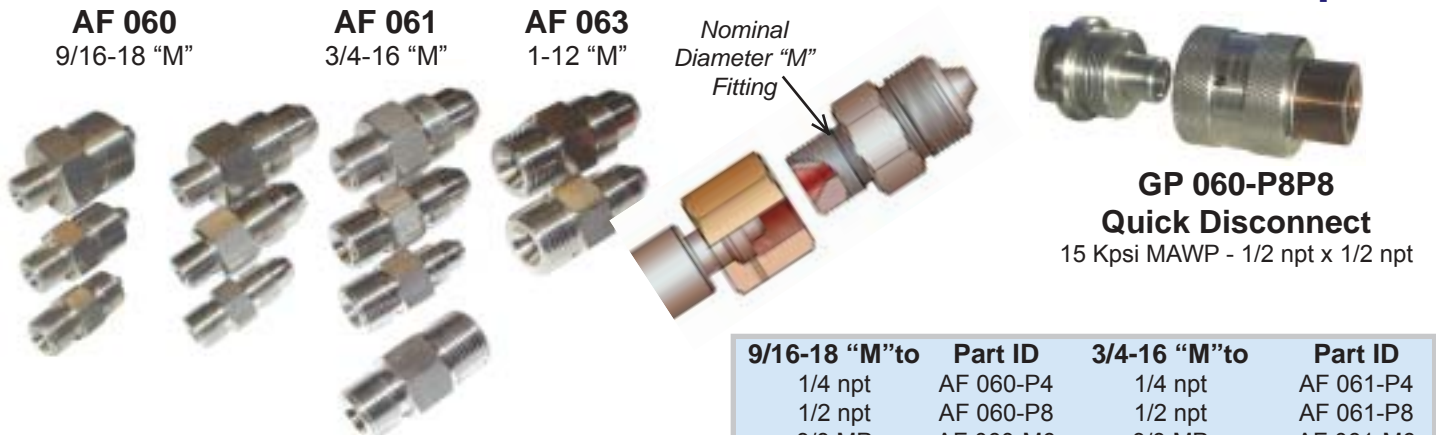

## Pipe Elbows

Pipe Size	Part ID
1/2 npt x 1/2 npt	GP 050-P8P8
3/4 npt x 3/4 npt	GP 050-P12P12 *
1 npt x 1 npt	GP 050-P16P16 **

## Pipe Bushings

Pipe Size	Part ID
1/4 npt x 1/2 npt	GP 051-P4P8
1/4 npt x 3/8 npt	GP 051-P4P6
3/8 npt x 1/2 npt	GP 051-P6P8
1/2 npt x 3/4 npt	GP 051-P8P12 *
3/4 npt x 1 npt	GP 051-P12P16 **

## Pipe Nipples

Pipe Size	Part ID
1/2 npt x 1/2 npt	GP 055-P8P8
3/4 npt x 3/4 npt	GP 055-P12P12 *
3/4 npt x 1 npt	GP 055-P12P16 **
1 npt x 1 npt	GP 055-P16P16 **

MAWP 15 Kpsi,  
1030 bar except :  
+ 20 Kpsi  
\* 12 Kpsi  
\*\* 10 Kpsi

## Hose Adaptors

**AF 060**  
9/16-18 "M"

**AF 061**  
3/4-16 "M"

**AF 063**  
1-12 "M"

Nominal Diameter "M"  
Fitting

**GP 060-P8P8**

**Quick Disconnect**

15 Kpsi MAWP - 1/2 npt x 1/2 npt