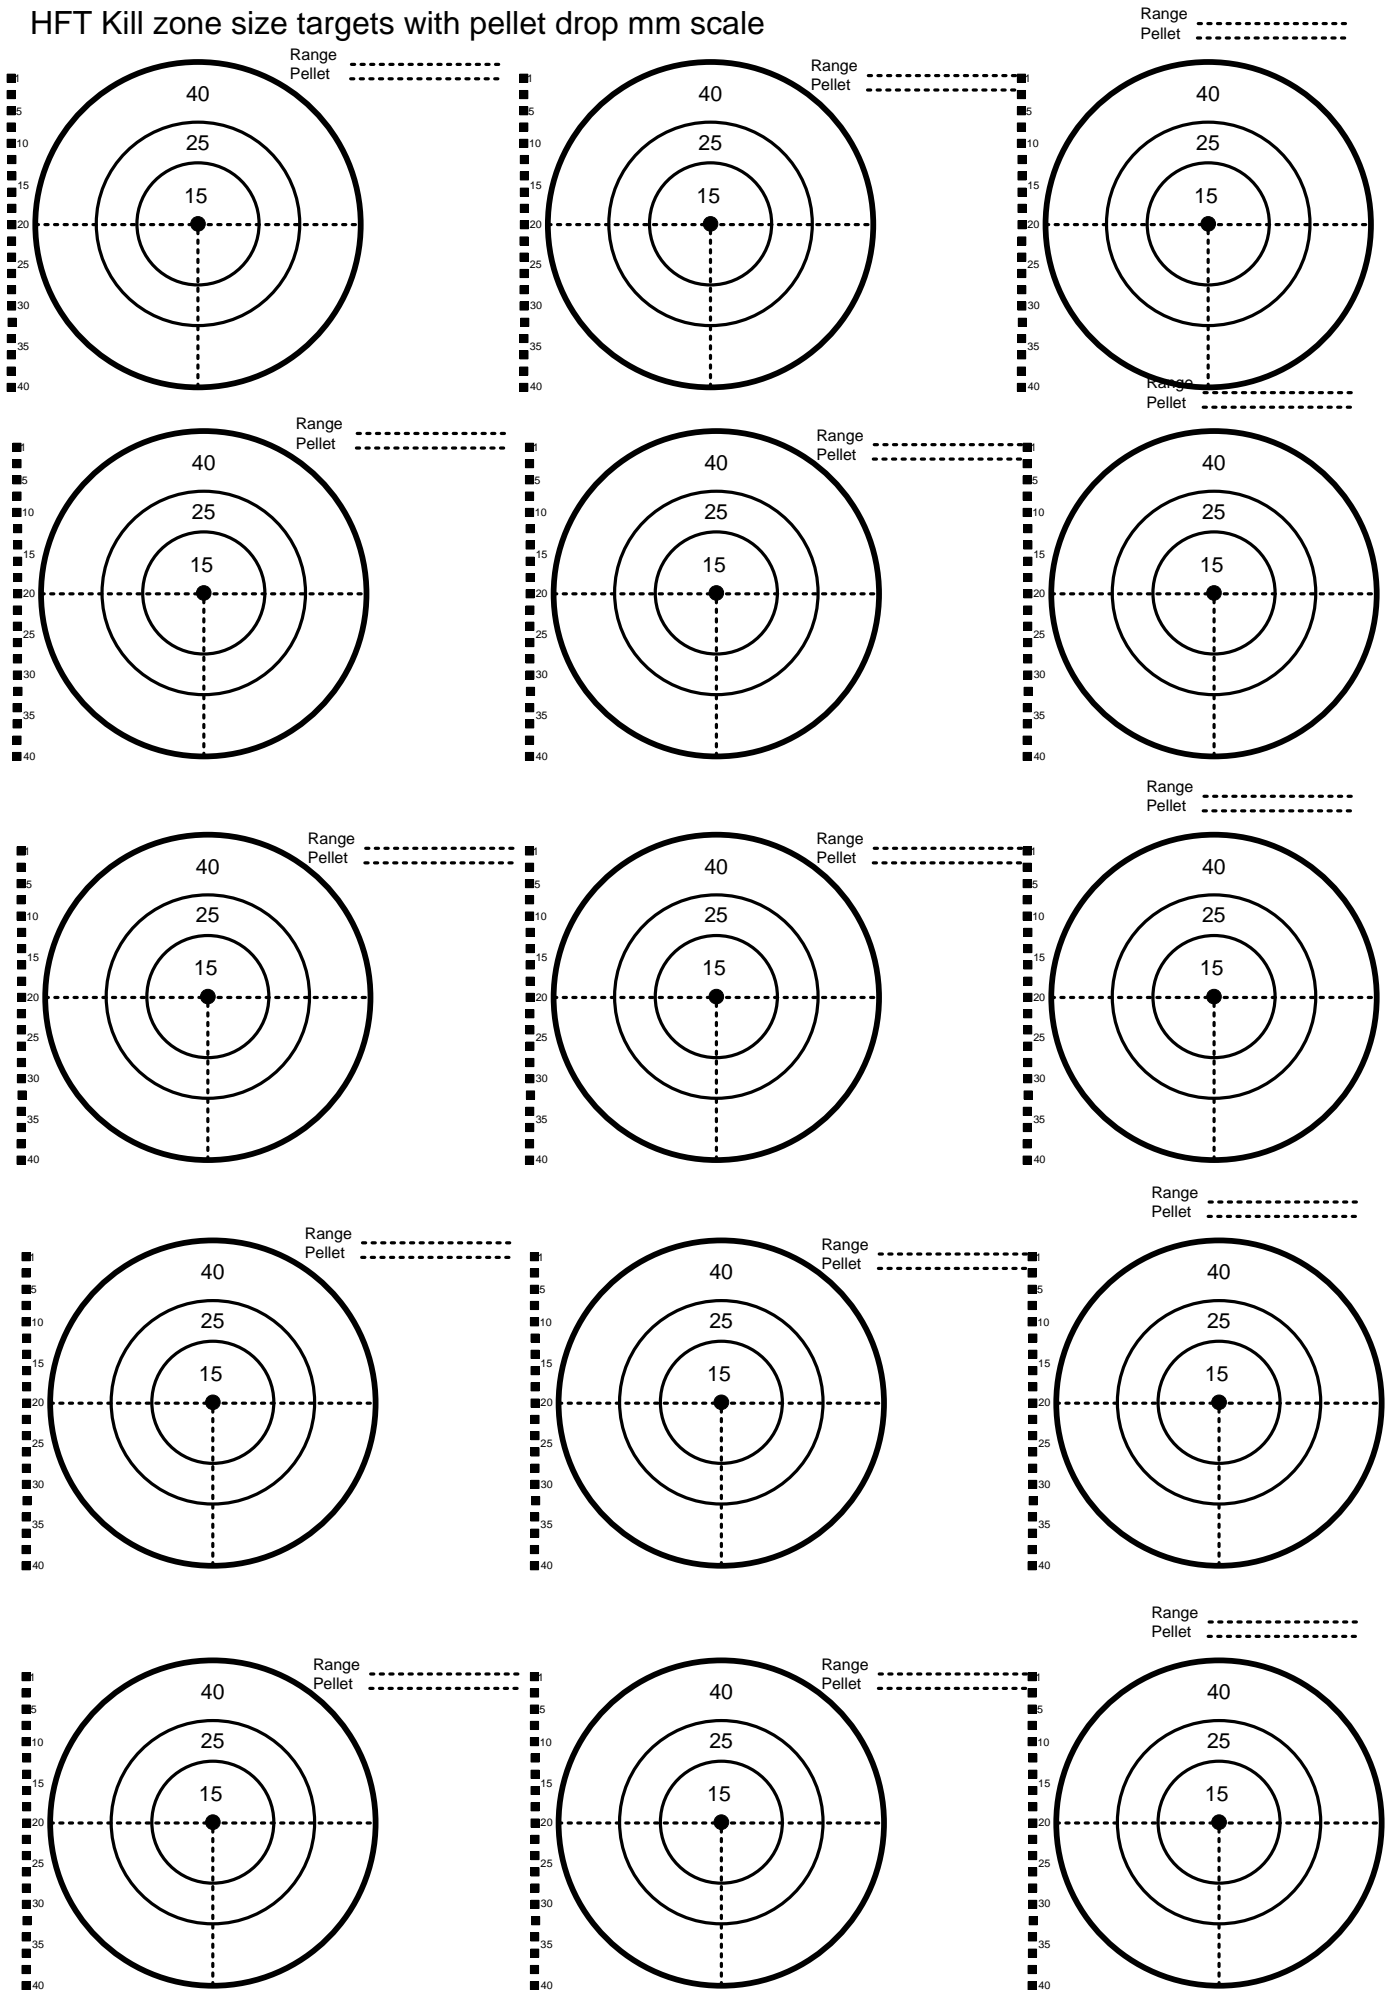

# HFT Kill zone size targets with pellet drop mm scale

Notes:

Target by Feral
