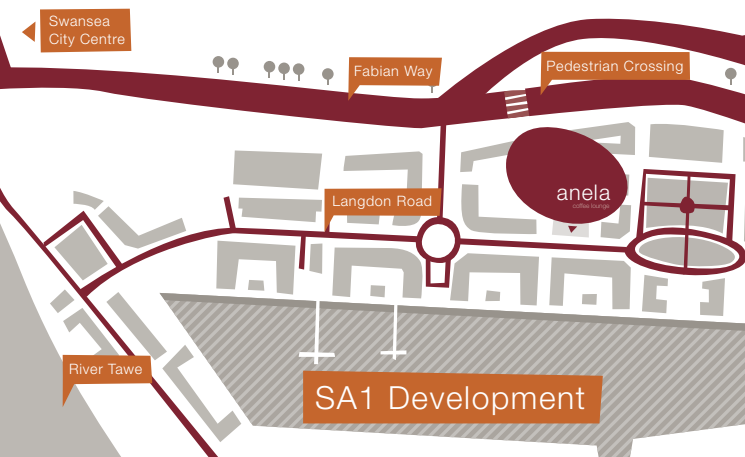

01792 463802

Free delivery within 2 mile radius.
Min. order of £8.00

Please place your orders by 10am.

Anela Coffee Lounge

3, Langdon Road, SA1 Waterfront, Swansea SA1 8QY
t: 01792 463802 e: eat@anela.co.uk