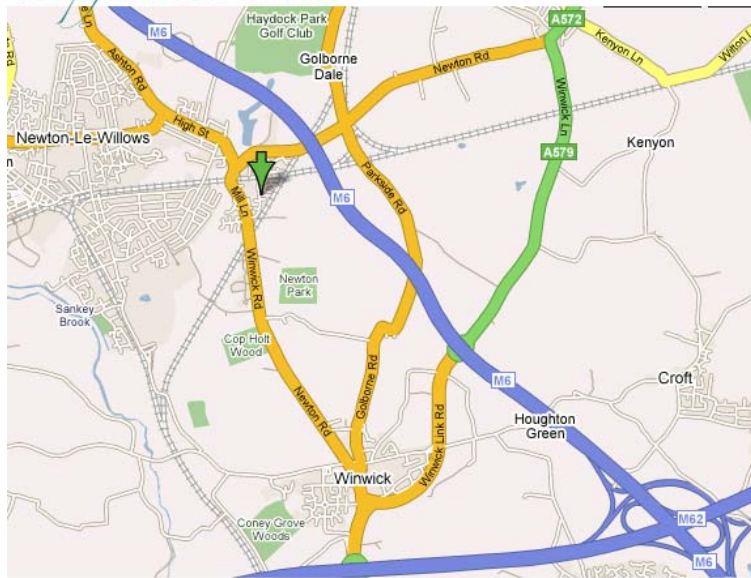

Tel: (01925) 299099 | Mob: (07900) 880160

Directions

Directions to Cakes by Melissa, Newton-le-Willows from Manchester M62 towards Liverpool

- Take junction 9 of the M62 towards Newton (A49)
- Stay in right hand lane of slip road and take 3rd exit off the roundabout
- There will be a Burgerking and B&Q Warehouse on your left
- At next roundabout, take the 2nd exit straight across towards Newton (A49)
- Continue for approximately 2 miles
- When you enter the 30mph zone turn right into Newton Park Drive, which leads onto Banastre Drive.
- Follow the road around to number 55 (As illustrated below).

Directions to Cakes by Melissa, Newton-le-Willows from Liverpool M62 towards Manchester

- Take junction 9 of the M62 towards Newton (A49)
- Stay in left hand lane of slip road and take 1st exit off the roundabout
- Continue as above

Directions to Cakes by Melissa, Newton-le-Willows from M6

- Take junction 22 of the M6
- Head towards A49 Newton along Winwick Link Road
- At roundabout take 3rd exit onto Newton Road (A49)
- Continue for approximately 2 miles as above

...the difference is in the detail

Cakes by Melissa

Cakes
by
Melissa

Tel: (01925) 299099 | Mob: (07900) 880160

Map from M62 or M6

Map of Local Area

...the difference is in the detail