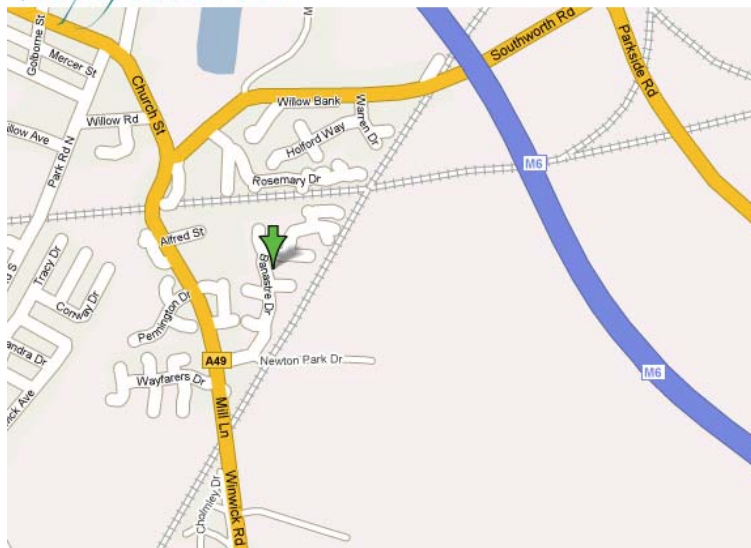

Tel: (01925) 299099 | Mob: (07900) 880160

Directions

Directions to Cakes by Melissa, Newton-le-Willows from Manchester M62 towards Liverpool

- Take junction 9 of the M62 towards Newton (A49)
- Stay in right hand lane of slip road and take 3rd exit off the roundabout
- There will be a Burgerking and B&Q Warehouse on your left
- At next roundabout, take the 2nd exit straight across towards Newton (A49)
- Continue for approximately 2 miles
- When you enter the 30mph zone turn right into Newton Park Drive, which leads onto Banastre Drive.
- Follow the road around to number 55 (As illustrated below).

Directions to Cakes by Melissa, Newton-le-Willows from Liverpool M62 towards Manchester

- Take junction 9 of the M62 towards Newton (A49)
- Stay in left hand lane of slip road and take 1st exit off the roundabout
- Continue as above

Directions to Cakes by Melissa, Newton-le-Willows from M6

- Take junction 22 of the M6
- Head towards A49 Newton along Winwick Link Road
- At roundabout take 3rd exit onto Newton Road (A49)
- Continue for approximately 2 miles as above

...the difference is in the detail

Cakes by Melissa

Cakes
by
Melissa

Tel: (01925) 299099 | Mob: (07900) 880160

Map from M62 or M6

Map of Local Area

...the difference is in the detail