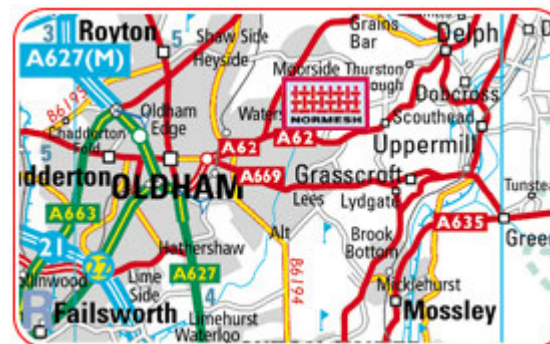

Location

Contact Details

Tel: 0161-628 9849
Fax: 0161-627 5732

E-mail: [SALES](#)
[PURCHASING](#)
[ACCOUNTS](#)

Normesh Limited
18-20 Miles Street
Oldham, Lancashire
OL1 3NU

We are located in the North West of England, approximately 10 miles North East of Manchester. From the M62 motorway, leave at junction 20 then follow the A627(M) towards Oldham and continue along the Oldham bypass. Take the A62 Huddersfield Road and we are approximately 500 metres from the Mumps Bridge roundabout on the left side opposite Tesco/McDonalds.

Maps available in scales of: 100,000 , 50,000 , 25,000 , 10,000 and 5,000.

N O R M E S H

© 1998-2003 Mark Brown

BEST IN LANDSCAPE