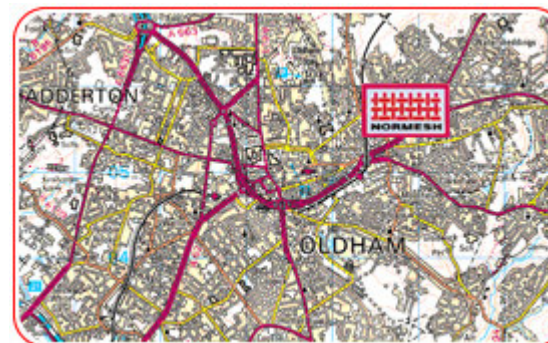

Location

Contact Details

Tel: 0161-628 9849
Fax: 0161-627 5732

E-mail: [SALES](#)
[PURCHASING](#)
[ACCOUNTS](#)

Normesh Limited
18-20 Miles Street
Oldham, Lancashire
OL1 3NU

We are located in the North West of England, approximately 10 miles North East of Manchester. From the M62 motorway, leave at junction 20 then follow the A627(M) towards Oldham and continue along the Oldham bypass. Take the A62 Huddersfield Road and we are approximately 500 metres from the Mumps Bridge roundabout on the left side opposite Tesco/McDonalds.