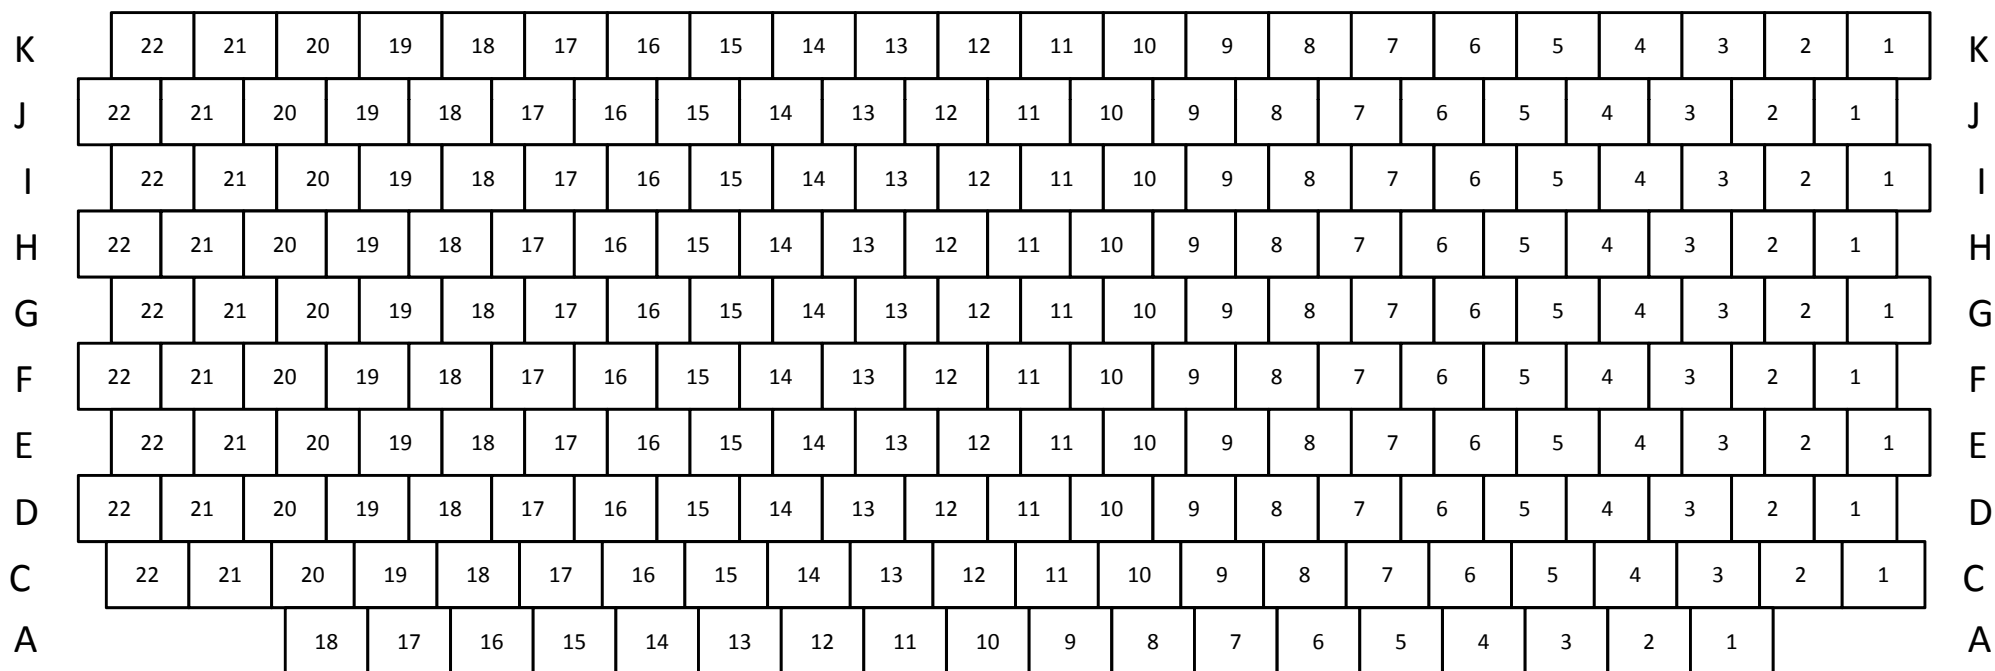

Halifax Playhouse Seating Plan

260 seat capacity

Alcove

ENTRANCE

Space for two wheelchairs

The Stage

Note: Row A may be removed for some shows