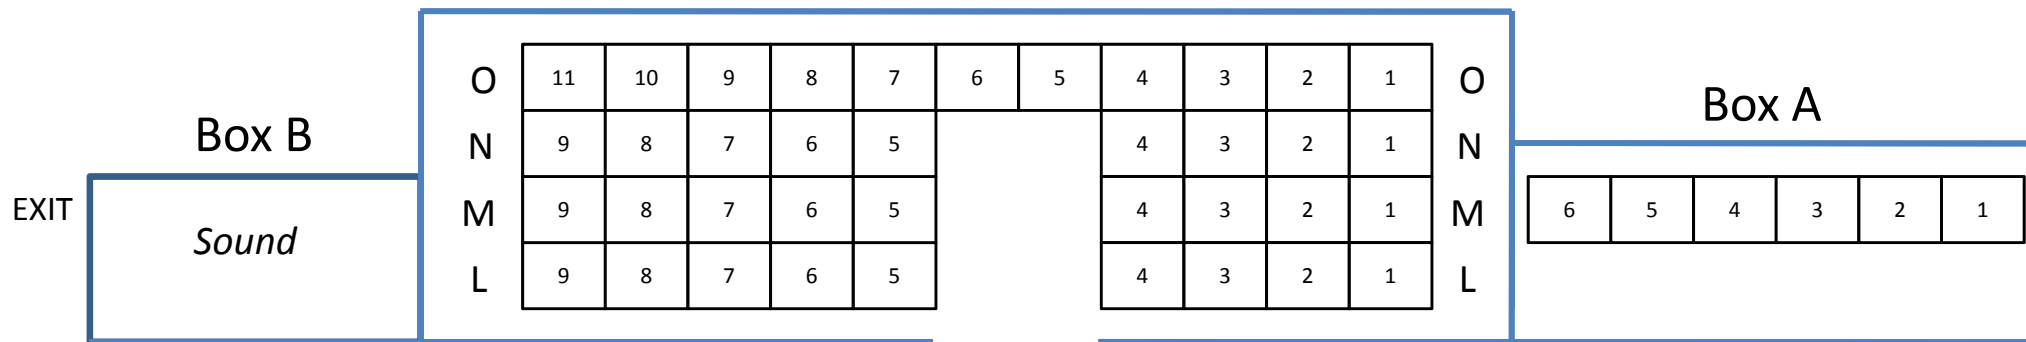

Halifax Playhouse Seating Plan

260 seat capacity

Alcove

ENTRANCE

Space for two wheelchairs

The Stage

Note: Row A may be removed for some shows