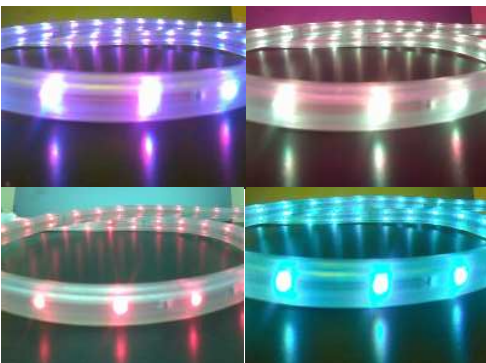

RGB !NEW!

Dimensions 15 x 7.6mm (± 0.5mm)
Voltage 24 Volt DC
Power: 5.6 watts per metre
Protection: IP66
Material: Polymer
LED Spacing: 31mm
Section Length: 185mm
LED's Per Section: 6
Roll Length 30 Metres

Order Number PFS-24-7.6x15-RGB