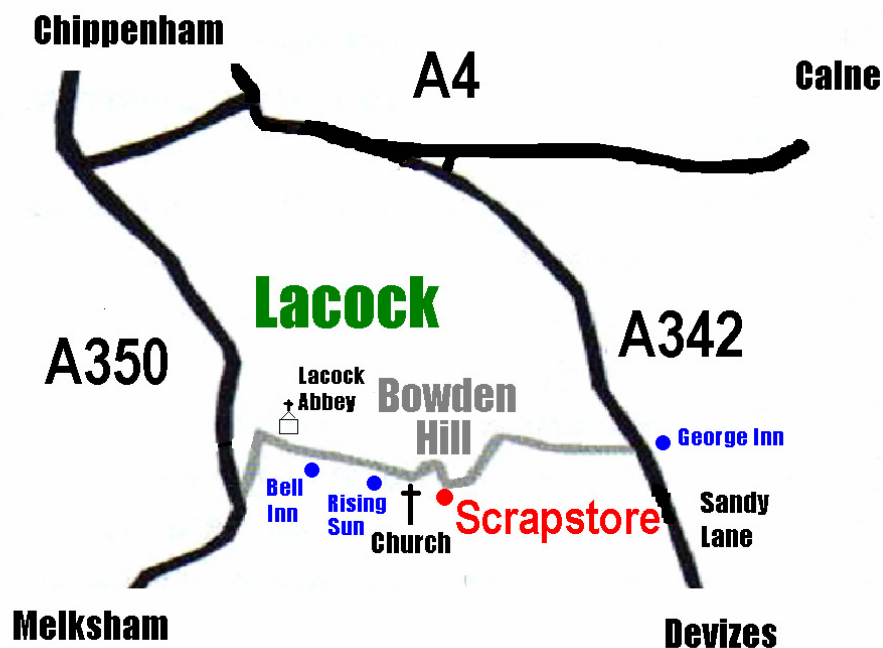

Wiltshire Scrapstore

How to find us.

A350 Melksham - Chippenham

Turn right off A350 towards Lacock; at mini roundabout turn right onto Hither Way; follow road past the Bell Inn; follow road up hill and past the Rising Sun pub; go past the church and beautiful view then turn right into Griffin Estate at the left hand bend. The Scrapstore is located straight ahead.

A342 Devizes - Chippenham

Follow the A342 from Devizes approximately 5 miles; go through Sandy Lane village; turn left opposite The George Inn; follow road for approximately 1.8 miles as it starts to go downhill; turn left into Griffin Estate. The Scrapstore is located straight ahead.